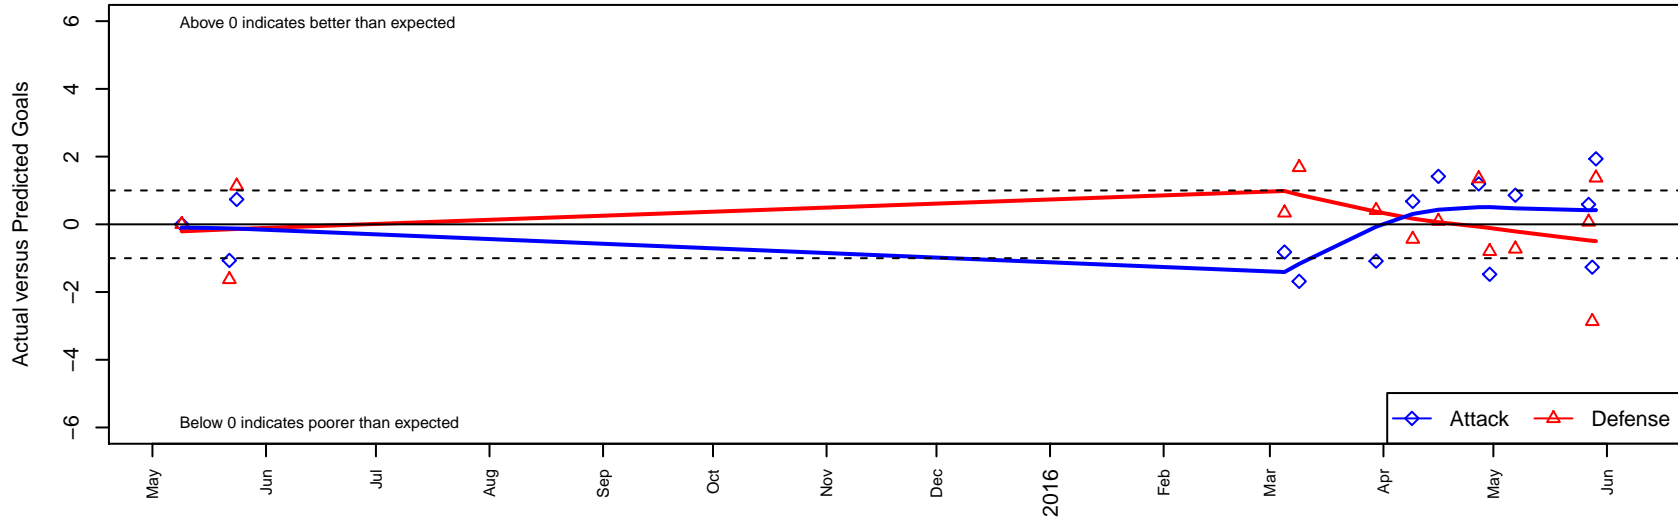

Boise Nationals Chelsea B99

Boise Nationals
 Boise, ID
 B99 total strength=1336
 attack=8.21 defense=5.01
 spr league = Spr Idaho D3 U15/16 A U16
 notes= Bendawald 2014

alt names used:
 BOISE NATIONALS U16 B BNSC CHELSEA
 BOISE NATIONALS CHELSEA (ID)

Venues played:
 2014 Spr Idaho D3 U15/16 Bracket B U16
 2014 ID State Cup U15
 2015 Spr Idaho D3 U15/16 A U16
 2015 ID State Cup U16

Boise Nationals Chelsea B99
 Dots are actual minus expected GF (blue circles) and GA (red triangles).
 Blue line is smoothed change in attack strength. Red is smoothed change in defense strength.

**attack and defense variance (black dot)
relative to other teams
and top 10 in region**

**attack and defense rating
relative to others at age
and all opponents in last 13 months**

**attack and defense rating
relative to others at age
and all opponents in last 13 months**

Performance relative to 13 month average

Performance relative to 13 month average

Distribution of opponents
 Red = Lose zone, Blue = Win zone, Green = Even
 Black line separates win/lose zones

lot. A=Neither has attack advantage, B=Opponent has both attack and defense advantage, C=Opponent has both attack and defense disadvantage, D=Both have